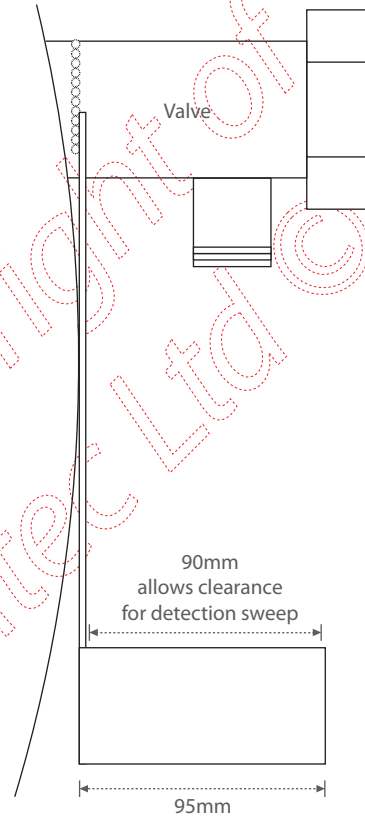

Side profile

Fabricated using 2.5mm thick aluminium plate,
& powder coated to RAL 1023 traffic yellow colour
paint finish to a thickness of 72 - 75µm