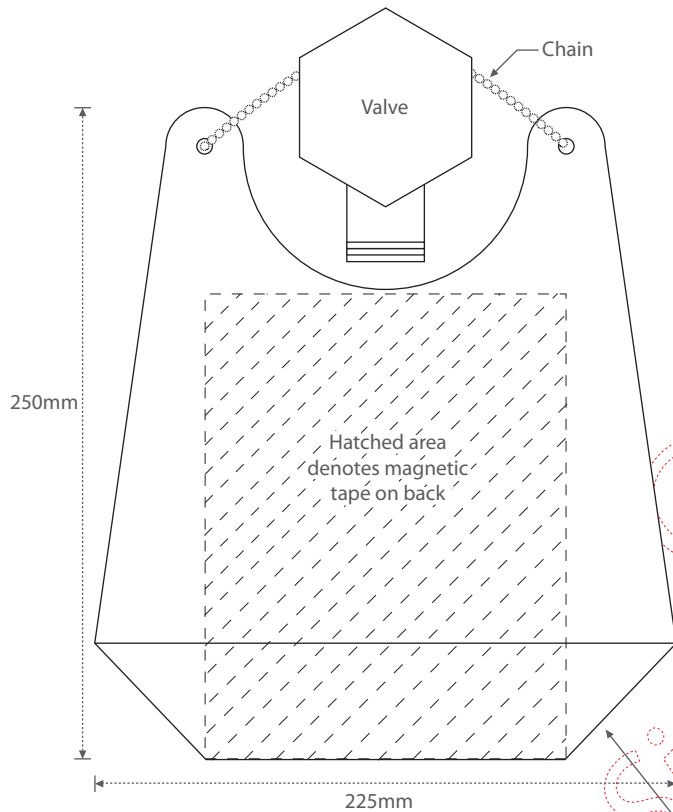

Side profile

Fabricated using 2.5mm thick aluminium plate,
& powder coated to RAL 1023 traffic yellow colour
paint finish to a thickness of 72 - 75µm